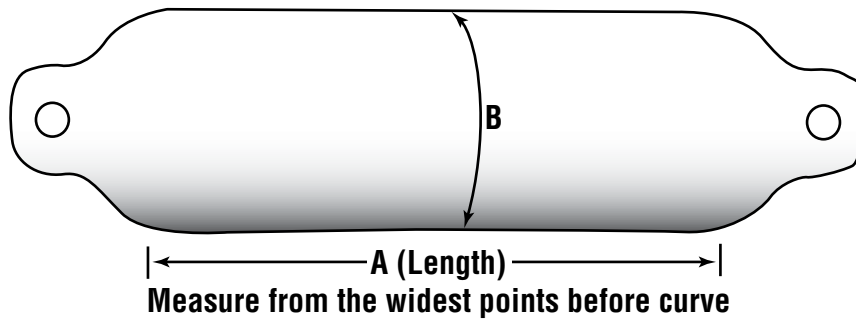

### HTM

Size	Length A	Circumference B (Snug Fit)	Part Number
Small	13" to 15"	24"	2216
Medium	18" to 20"	29"	2217
Large	24" to 26"	33"	8465
Extra Large	26" to 28"	36"	2218
XX Large	30" to 32"	41.5"	2219

### Deluxe

Size	Length A	Circumference B (Snug Fit)	Part Number
Small	14" to 16"	16"	2220
Medium	18" to 20"	20"	2221
Large	18" to 20"	26"	2222
Extra Large	23" to 25"	32"	2223