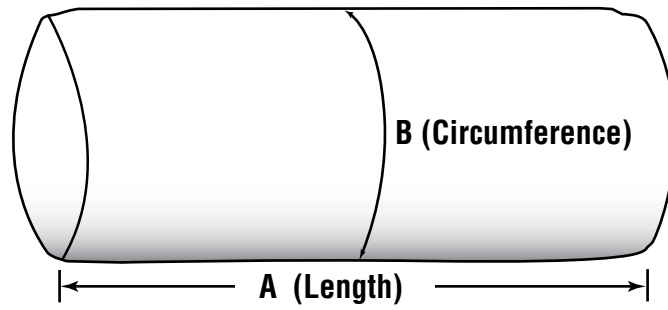

### HTM

Size	Length A	Circumference B (Snug Fit)	Part Number
Small	13" to 15"	24"	2216
Medium	18" to 20"	29"	2217
Large	24" to 26"	33"	8465
Extra Large	26" to 28"	36"	2218
XX Large	30" to 32"	41.5"	2219

### Deluxe

Size	Length A	Circumference B (Snug Fit)	Part Number
Small	14" to 16"	16"	2220
Medium	18" to 20"	20"	2221
Large	18" to 20"	26"	2222
Extra Large	23" to 25"	32"	2223